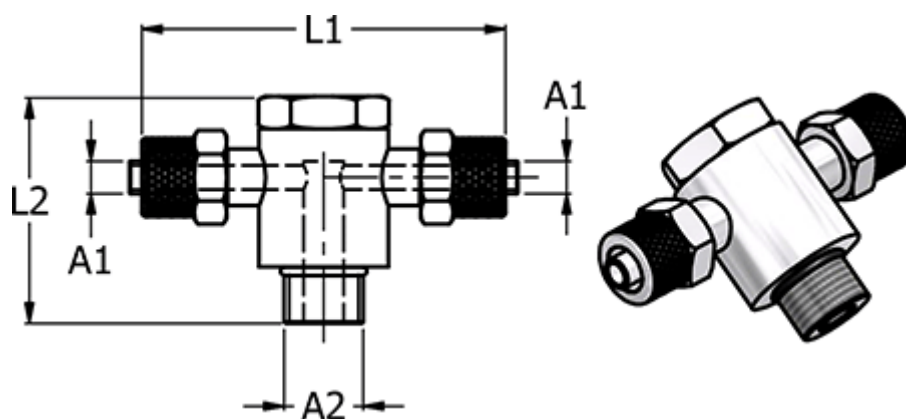

# Data Sheet

Article number: 586142056

Description: Push-on fitting 14.205-6, metal  $\text{Ø}6/4\text{-M}5\text{-Ø}6/4$   
Banjo Tee

## Measures

|                  |        |
|------------------|--------|
| Hose diameter A1 | = 6/4  |
| L1               | = 33.0 |
| L2               | = 17.5 |
| NV               | = 8    |
| Thread A2        | = M5   |